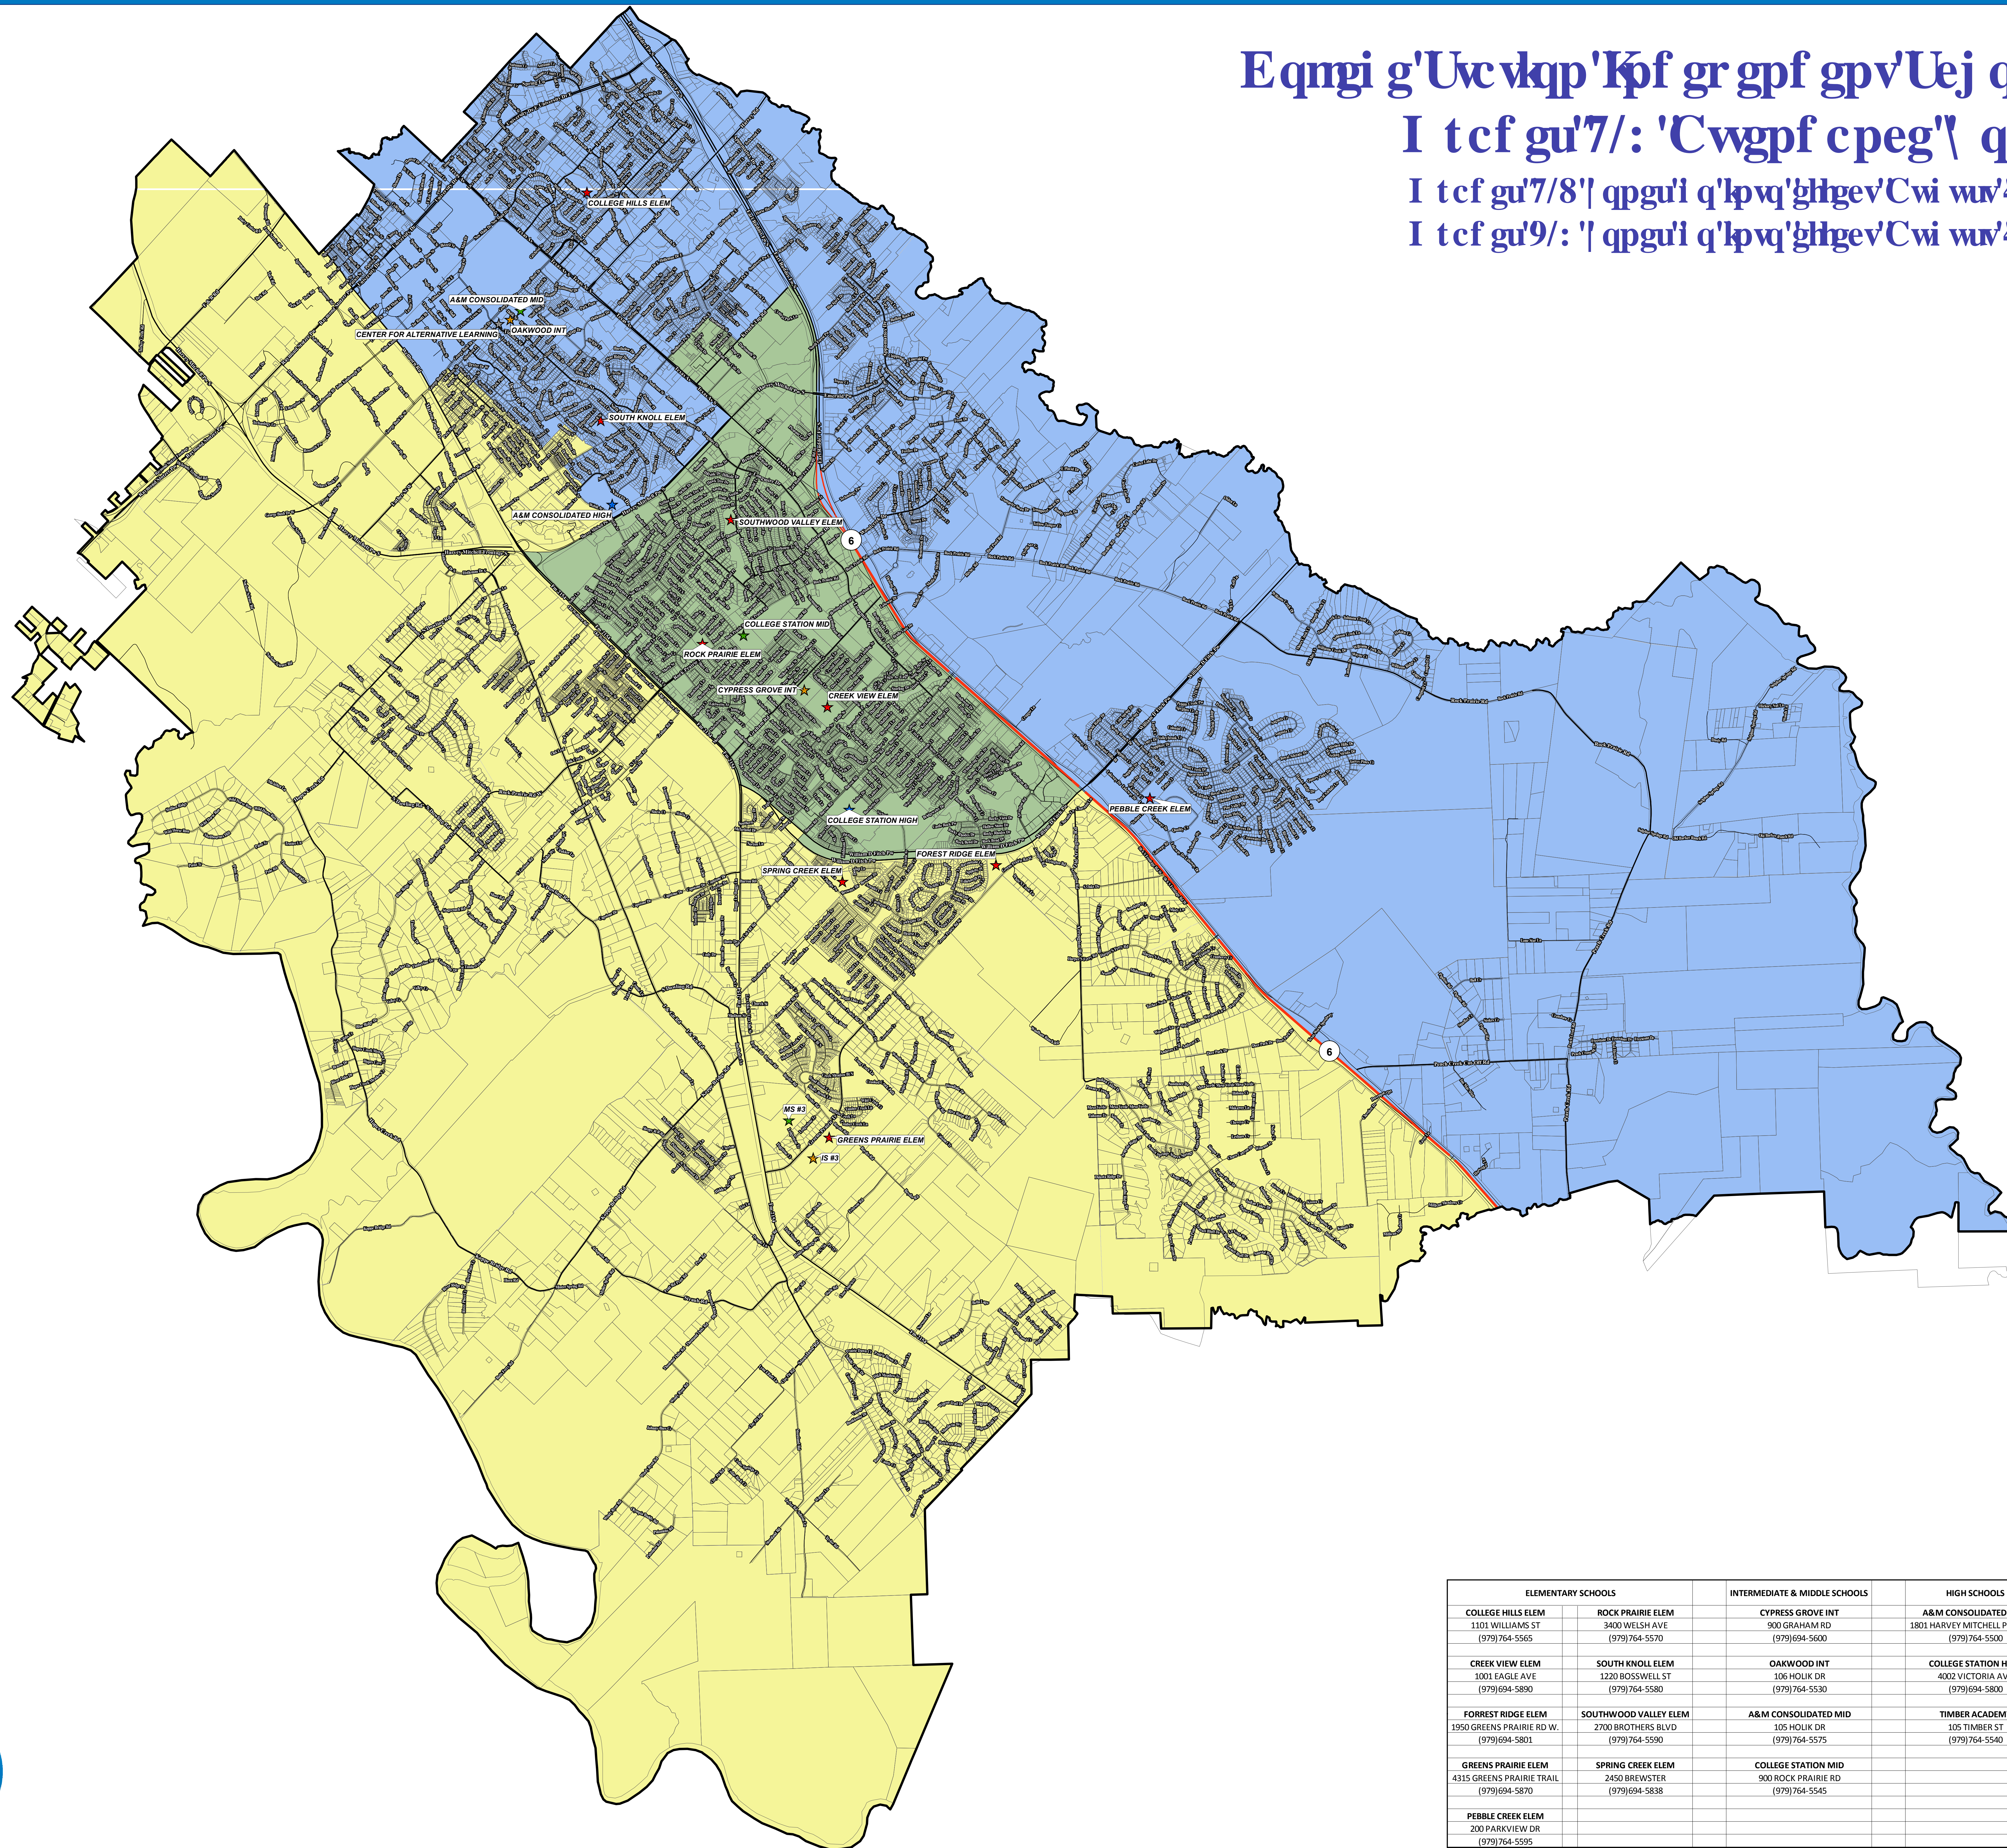

E qnqi g'Uvc vkqp 'Kpf gr gpf gpv'Uej qqnF kwt kev

I tcf gu'7/: 'Cwgpf cpeg\ qpgu

I tcf gu'7/8\ qpgu\ q'lpvq'ghgev\Cwi wu'4239

I tcf gu'9/: \ qpgu\ q'lpvq'ghgev\Cwi wu'423:

**Schools**

- ★ Elementary
- ★ Intermediate
- ★ Middle School
- ★ High School
- ★ Alternative

**Roads**

- LOCAL ROAD
- MAJOR ARTERIAL
- SECONDARY HIGHWAY

**Parcels**

- Parcels
- CYPRESS GR/CSMS
- PECAN TR/MS #3
- OAKWOOD/AMCMS

ELEMENTARY SCHOOLS		INTERMEDIATE & MIDDLE SCHOOLS		HIGH SCHOOLS	
COLLEGE HILLS ELEM 1101 WILLIAMS ST (979) 764-5565	ROCK PRAIRIE ELEM 3400 WELSH AVE (979) 764-5570	CYPRESS GROVE INT 900 GRAHAM RD (979) 694-5600	A&M CONSOLIDATED HIGH 1801 HARVEY MITCHELL PARKWAY (979) 764-5500		
CREEK VIEW ELEM 1001 EAGLE AVE (979) 694-5890	SOUTH KNOLL ELEM 1220 BOSSWELL ST (979) 764-5580	OAKWOOD INT 106 HOLIK DR (979) 764-5530	COLLEGE STATION HIGH 4002 VICTORIA AVE (979) 694-5800		
FORREST RIDGE ELEM 1950 GREENS PRAIRIE RD W. (979) 694-5801	SOUTHWOOD VALLEY ELEM 2700 BROTHERS BLVD (979) 764-5590	A&M CONSOLIDATED MID 105 HOLIK DR (979) 764-5575	TIMBER ACADEMY 105 TIMBER ST (979) 764-5540		
GREENS PRAIRIE ELEM 4315 GREENS PRAIRIE TRAIL (979) 694-5870	SPRING CREEK ELEM 2450 BREWSTER (979) 694-5838	COLLEGE STATION MID 900 ROCK PRAIRIE RD (979) 764-5545			
PEBBLE CREEK ELEM 200 PARKVIEW DR (979) 764-5595					